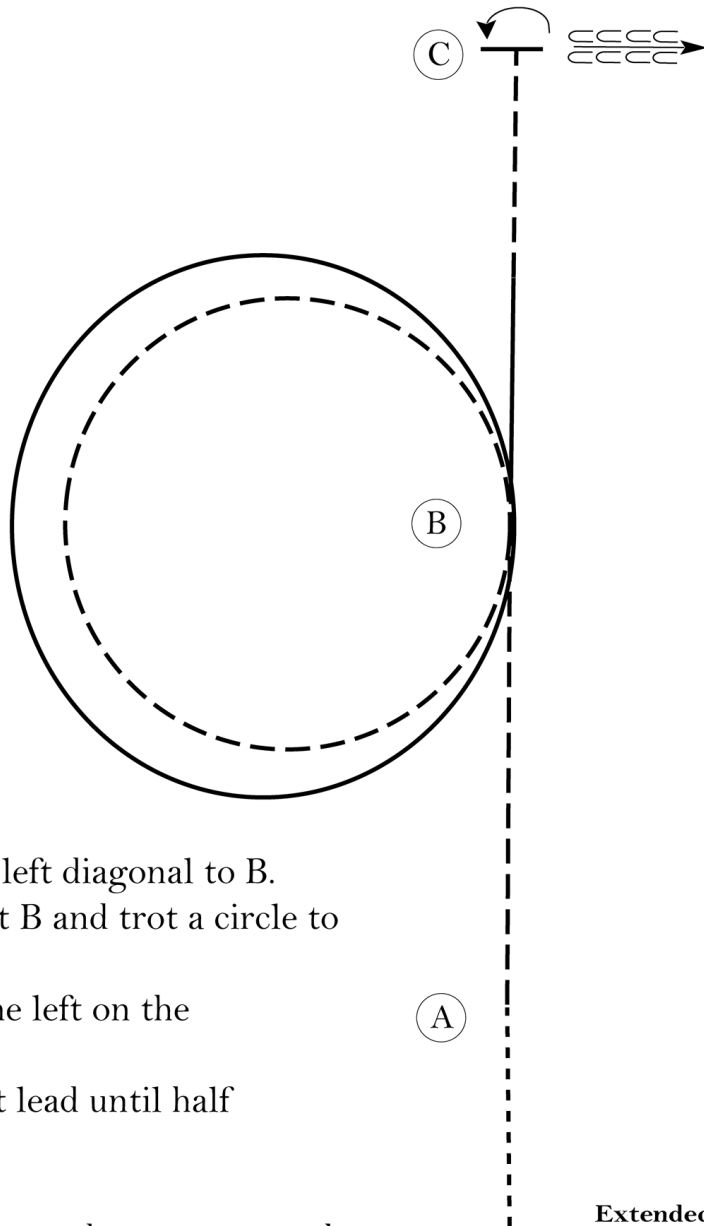

All American Youth Horse Show

Hunt Seat Equitation (Horse 14-18)

Show Date: 05-09-12, 2024

w w w . H o r s e S h o w P a t t e r n s . c o m

w w w . H o r s e S h o w P a t t e r n s . c o m

Be ready before A.

1. Walk to A.
2. Posting trot on the left diagonal to B.
3. Change diagonals at B and trot a circle to the left.
4. Canter a circle to the left on the left lead.
5. Continue on the left lead until half way to C.
6. Sitting trot to C.
7. Stop at C; perform a 90 degree turn to the left on the forehand.
8. Back approximately one horse length.

Exit at a sitting trot.

Walk	-----
Trot	- - - - -
Extended Trot	— — — — —
Canter	—————
Leg Yield	|||||
Lead Change	↙ ↘
Back	← ← ← ← ←
Marker	⊙
Sidepass	← — — — — →
Hand Gallop	— — — — —

[HSE/2-38]

Pattern Provided by:

AAYHS STAFF