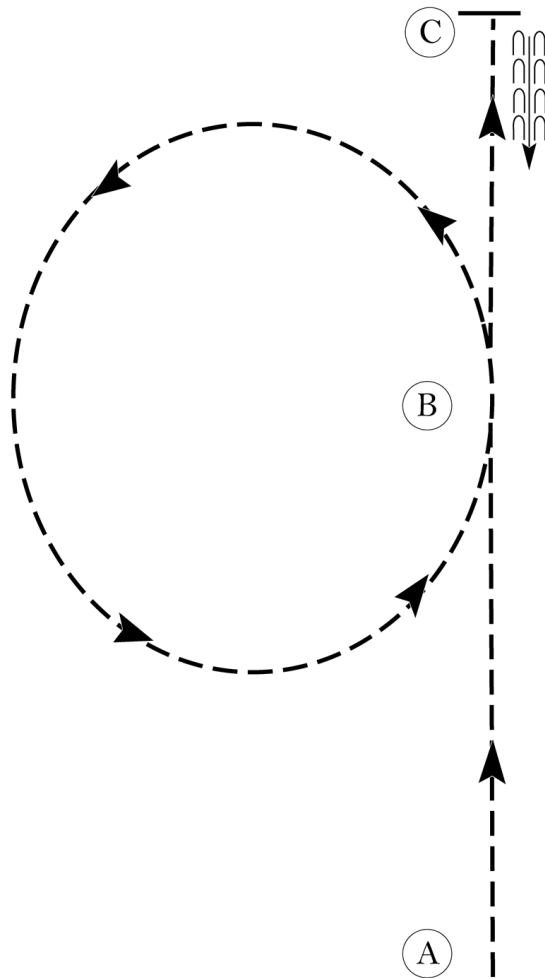

1. Walk to A.
2. Sitting trot to B.
3. Posting trot a circle to the left at B.
4. Canter a circle to the left on the left lead.
5. Continue on the left lead to C.
6. Stop at C and back approximately one horse length.

## Hunt Seat Equitation (Horse 14-18)

Show Date: 05-09-12, 2024

w w w . H o r s e S h o w P a t t e r n s . c o m

w w w . H o r s e S h o w P a t t e r n s . c o m

Be ready before A.

1. Walk to A.
2. Posting trot on the left diagonal to B.
3. Change diagonals at B and trot a circle to the left.
4. Canter a circle to the left on the left lead.
5. Continue on the left lead until half way to C.
6. Sitting trot to C.
7. Stop at C; perform a 90 degree turn to the left on the forehand.
8. Back approximately one horse length.

Exit at a sitting trot.

Walk	-----
Trot	- - - - -
Extended Trot	— — — — —
Canter	—————
Leg Yield	
Lead Change	↙ ↘
Back	← ← ← ← ←
Marker	⊙
Sidepass	← — — — — →
Hand Gallop	— — — — —

[HSE/2-38]

Pattern Provided by:

## Hunt Seat Equitation (Walk Trot 10-18 Horse & Pony)

Show Date: 05-09-12, 2024

w w w . H o r s e S h o w P a t t e r n s . c o m

w w w . H o r s e S h o w P a t t e r n s . c o m

1. Posting trot on the left diagonal from A to B.
2. At B posting trot a circle to the left on the right diagonal.
3. Sitting trot to C.
4. Stop at C and back approximately one horse length.