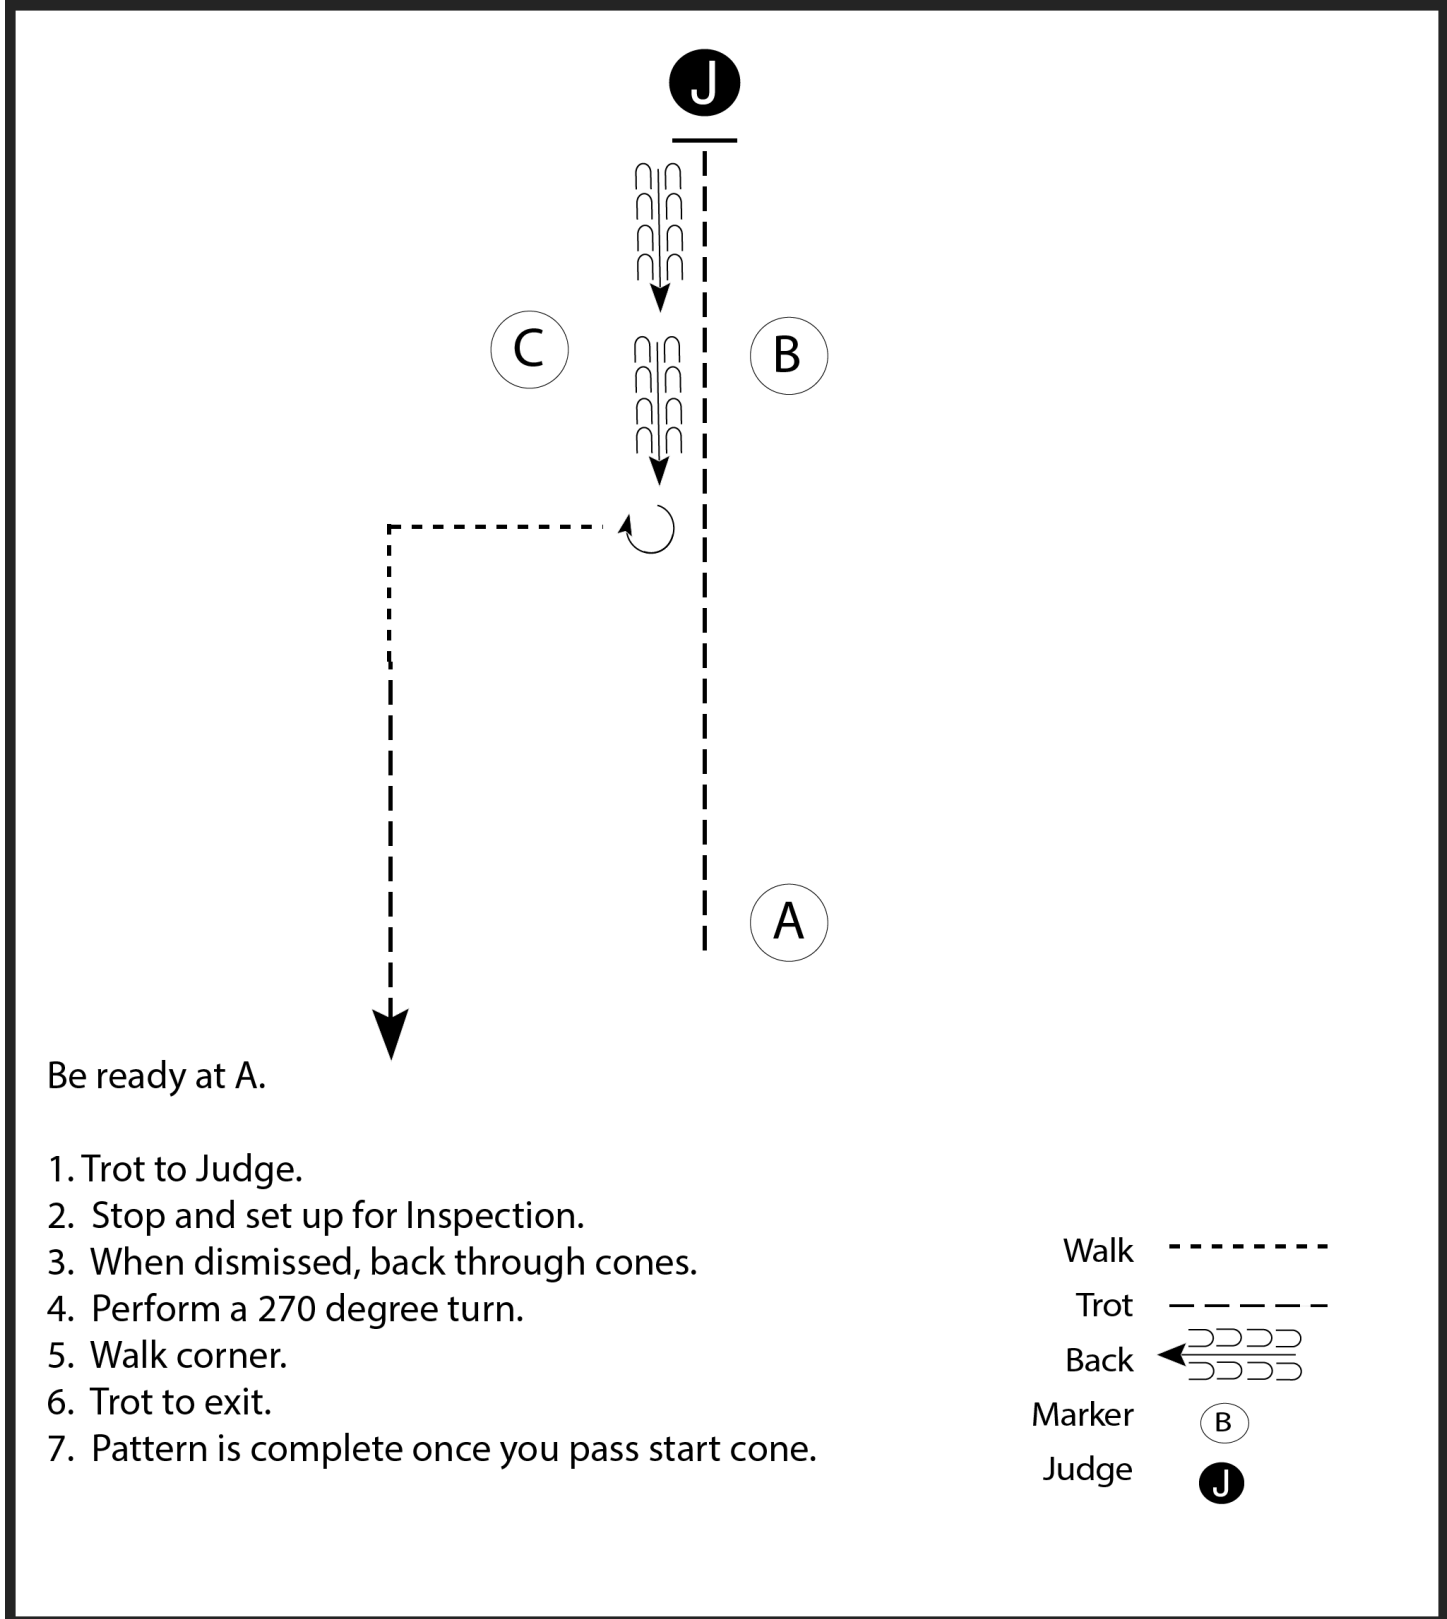

Be ready at A.

1. Trot to Judge.
2. Stop and set up for Inspection.
3. When dismissed, back through cones.
4. Perform a 270 degree turn.
5. Walk corner.
6. Trot to exit.
7. Pattern is complete once you pass start cone.

- Walk -----
- Trot - . - . - .
- Back ← — — — — —
- Marker (B)
- Judge (J)

[S/3]

Pattern Provided by:
Show Staff